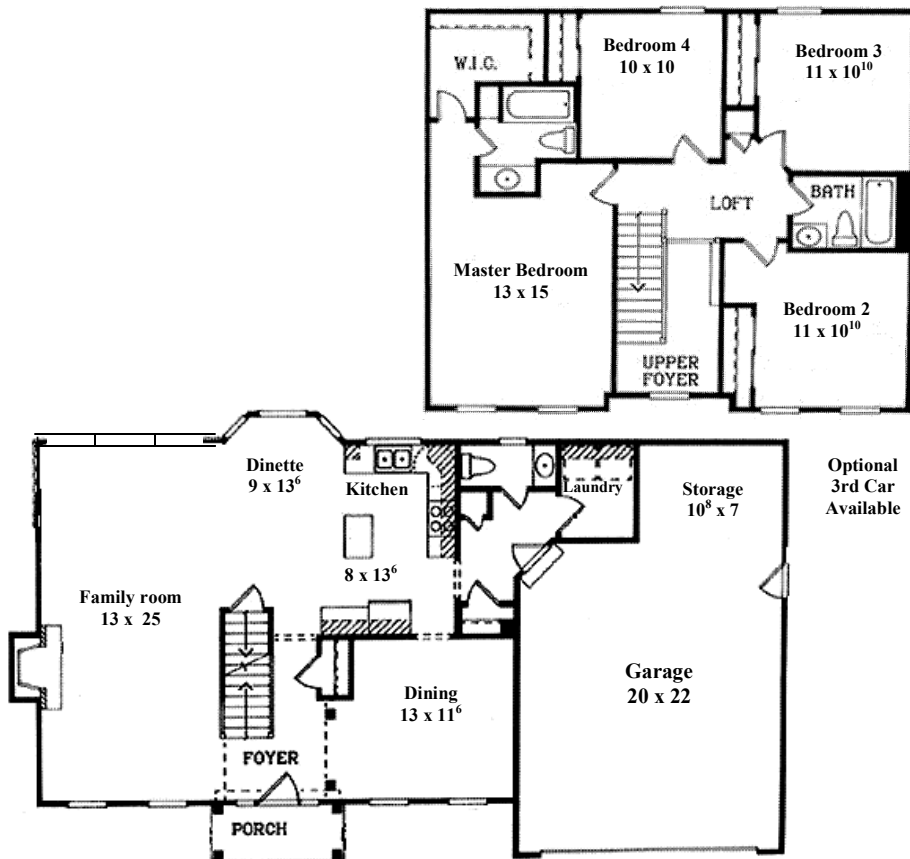

### Features:

2000 Sq. Ft.

4 Bedroom 2 1/2 Bath

First floor laundry

Mstr bedroom with large walk in closet and private bath

2nd floor loft with open foyer

Kitchen Island

Family room with fireplace

Open concept floor plan

Dining room or flex space

*All homes may be customized to suit your lifestyle*

Visit us online at: [josephscotthomes.com](http://josephscotthomes.com)  
262-945-2233 or 414-750-6925

Room sizes and square footage are approximate