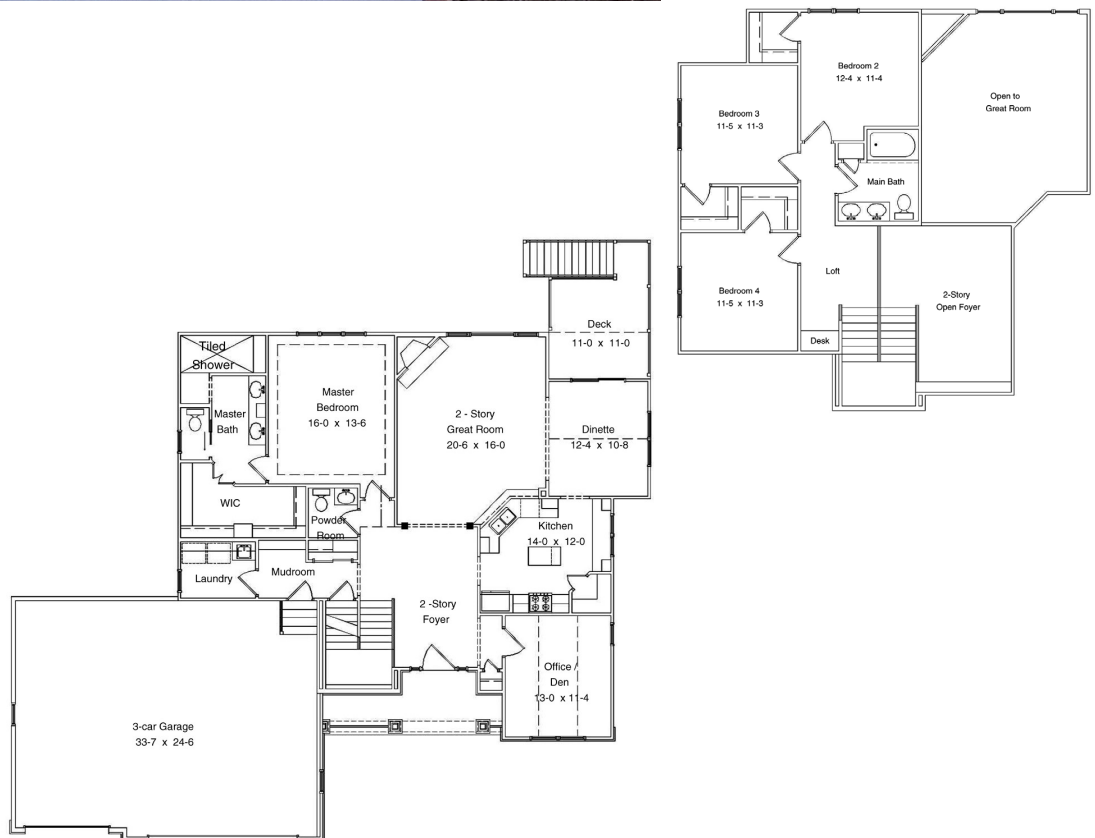

The Kingston

Joseph Scott Homes

"Building Quality One Home at a Time"

Features:

2430 Sq. Ft.

4 Bedroom 2 1/2 Bath
1 1/2 Story design

Great room with 14 ft ceiling, fireplace and large windows

Kitchen with island, built-in serving area, and walk-in pantry

Dinette with vaulted ceiling

1st Floor Master bedroom with tray ceiling

Master bath with custom tiled shower and double bowl vanity

Mudroom with custom lockers

All homes may be customized to suit your

Visit us online at Josephscotthomes.com
262-818-1838

Room sizes and square footage are approximate