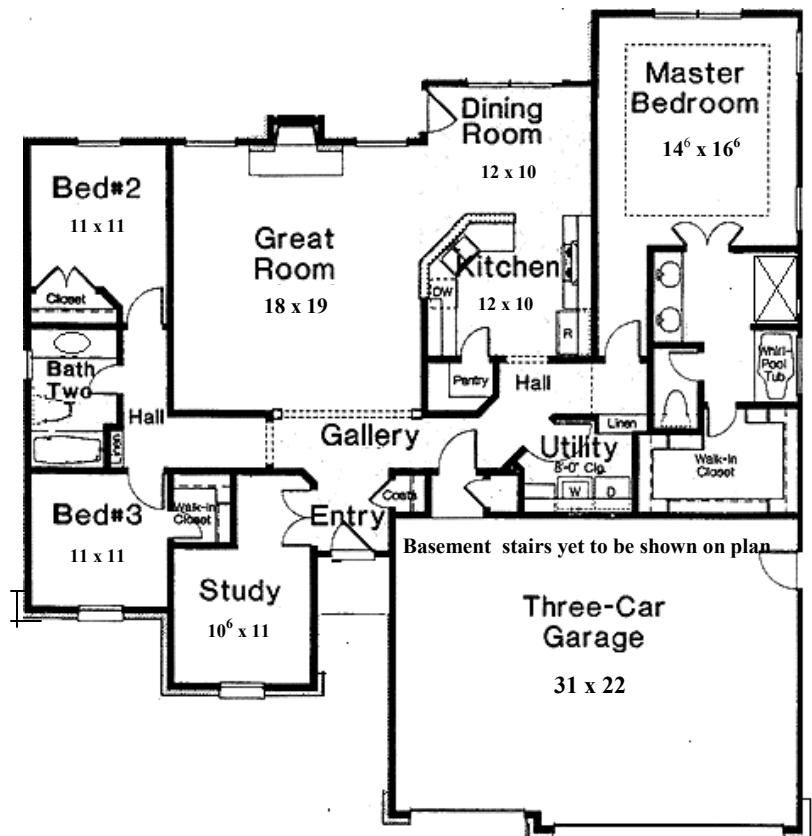

The Providence

Joseph Scott Homes

"Building Quality One Home at a Time"

Features:

2050 Sq. Ft.

3 Bedroom 2 Bath

First floor laundry

Mstr bedroom with large walk in closet

Mstr bath w/double bowl vanity and whirlpool suite

Raised snack bar

Family room with fireplace

Open concept floor plan

Flex room (4th BR, study, DR)

All homes may be customized to suit your lifestyle

Visit us online at: josephscotthomes.com
262-945-2233 or 414-750-6925

Room sizes and square footage are approximate