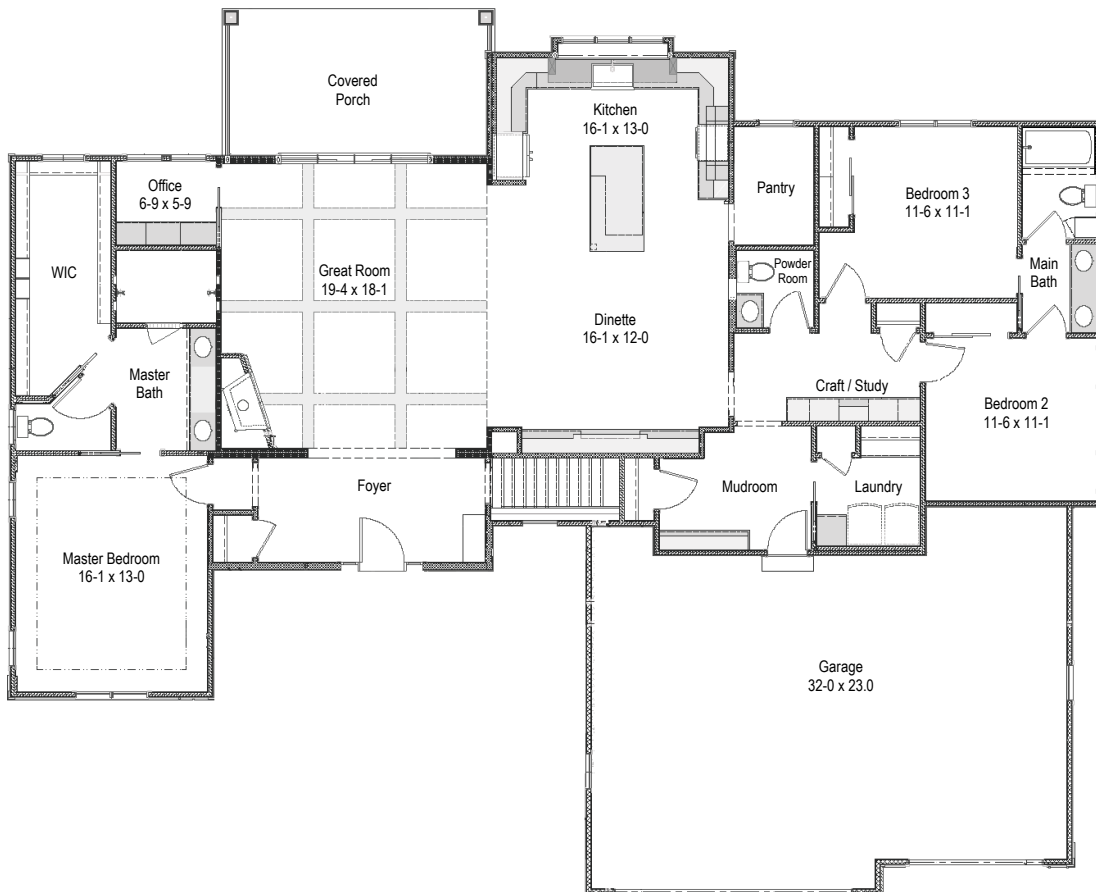

Features:

2262 Sq. Ft.

Large 3 car garage.

3 Bedroom 2 1/2 Bath Split bedroom design

Great Room with 12 ft coffered beam ceiling and custom fireplace

Designer custom Kitchen

Dinette with built-in hutch

Master bedroom suite with tray ceiling, tile shower with dual showers heads

Pocket Office with built in desk

Craft / Study space

Many custom features to see and discover.

All homes may be customized to suit your lifestyle