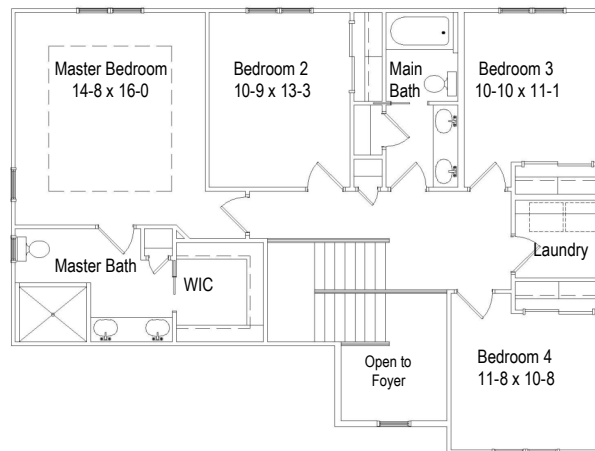

### Features:

2463 Sq. Ft.

4 Bedroom 2 1/2 Bath

Open stairway and  
foyer

Second floor laundry

Master bedroom with  
tray ceiling, walk in  
closet

Master bath with walk  
in shower

Large custom island

Living room with corner  
fireplace

Flex room for office or  
5th bedroom

*All homes may be  
customized to suit your  
lifestyle*

Visit us online at:  
[josephscotthomes.com](http://josephscotthomes.com)

Room sizes and square  
footage are approximate