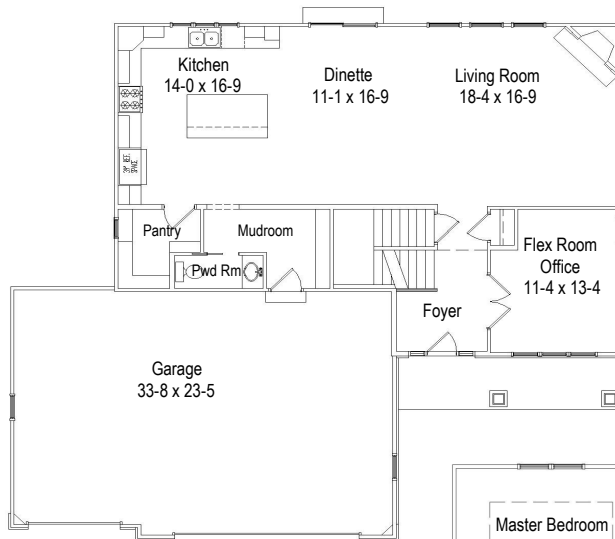

### Features:

2463 Sq. Ft.

4 Bedroom 2 1/2 Bath

Open stairway and  
foyer

Second floor laundry

Master bedroom with  
tray ceiling, walk in  
closet

Master bath with walk  
in shower

Large custom island

Living room with corner  
fireplace

Flex room for office or  
5th bedroom

*All homes may be  
customized to suit your  
lifestyle*

Visit us online at:  
[josephscotthomes.com](http://josephscotthomes.com)

Room sizes and square  
footage are approximate